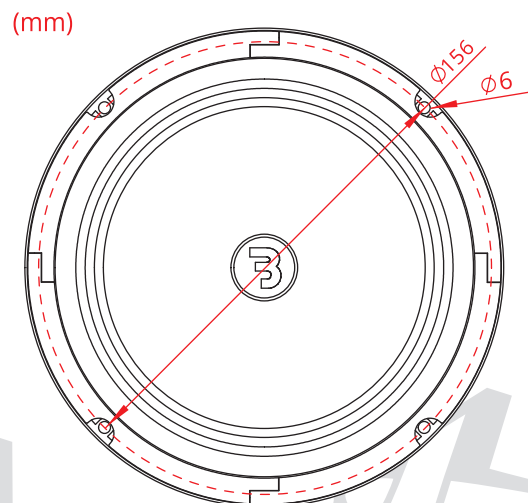

REBEL

SR165M

- ③ 165mm SPL Midrange speaker
- ③ "Built to last" suspension, cone and basket materials
- ③ Space saving strong ferrite magnet with 1" copper wire VC
- ③ Easy upgrade with a great "bang for the buck" experience
- ③ Including mounting accessories

Product Specifications

Component:	Midrange
Size:	165mm (6.5")
RMS Power:	60W
MAX Power:	120W
PEAK Power:	180W
Impedance:	4 Ohm
Sensitivity:	92dB
Frequency range:	100-10000Hz
Cone Material:	Pressed Paper
Frame Material:	Steel
Suspension Material:	Cloth surround
Magnet:	Ferrite
Voice Coil Diameter:	25.5mm (1")
Voice Coil Wire:	Copper
Weight:	0.6kg

Master carton units	Netto weight	Gross weight	Master carton size	EAN Code
8prs	10.5kg	14kg	38.5x38.5x30.8cm	7394409026598