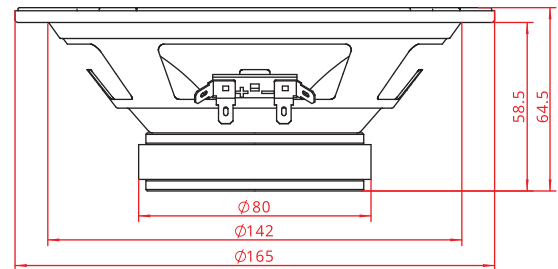

REBEL

SR165M

- ③ 165mm SPL Midrange speaker
- ③ "Built to last" suspension, cone and basket materials
- ③ Space saving strong ferrite magnet with 1" copper wire VC
- ③ Easy upgrade with a great "bang for the buck" experience
- ③ Including mounting accessories

Product Specifications

Component:	Midrange
Size:	165mm (6.5")
RMS Power:	60W
MAX Power:	120W
PEAK Power:	180W
Impedance:	4 Ohm
Sensitivity:	92dB
Frequency range:	100-10000Hz
Cone Material:	Pressed Paper
Frame Material:	Steel
Suspension Material:	Cloth surround
Magnet:	Ferrite
Voice Coil Diameter:	25.5mm (1")
Voice Coil Wire:	Copper
Weight:	0.6kg

Master carton units	Netto weight	Gross weight	Master carton size	EAN Code
8prs	10.5kg	14kg	38.5x38.5x30.8cm	7394409026598